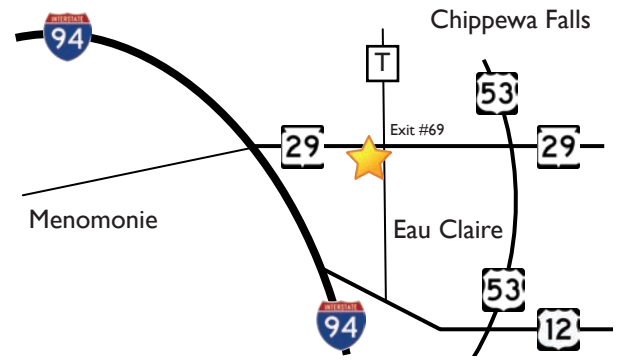

Wheaton FAMILY RESTAURANT

5872 33rd Avenue, Eau Claire, WI 54703

JOIN US FOR

Mother's Day BRUNCH

May 12, 2024 | 10 am - 3 pm | 715-828-7258

RESERVATIONS REQUIRED. PREPAY ONLY. NO REFUNDS.

\$29.99 Adults | \$14.99 Children 3-12 | FREE Children 2 & Under

Includes coffee & soda. 18% gratuity will be added to all tabs.

Supporting our
VETERANS &
ACTIVE MILITARY
15% off

Wheaton
FAMILY
RESTAURANT

MENU

(scan QR code)

Bring in your military ID any time the month of May and receive 15% off your meal. (Excludes alcohol).

RiverCountry CO-OP AGRONOMY DIVISION

Our Airflow Machines consist of...

- Mapping & precision ag for dry spreading
- Row sensors for tires to keep us off the crop
- Auto shutoffs with RTK technology
- Auto driving for airflows & sprayers, precision acre coverage with technology
- All units are GPS precision ag applied machines