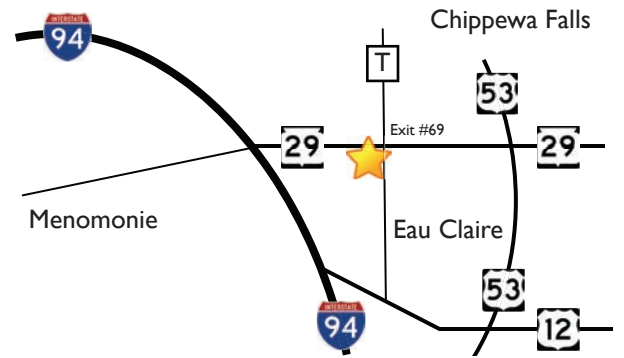

Wheaton

**FAMILY
RESTAURANT**

5872 33rd Avenue, Eau Claire, WI 54703

Breakfast served all day!

Mon. - Sat.
7 am - 9 pm

Sunday
7 am - 3 pm

715-874-2929

MENU

(scan QR code)

**BECOME A
Rewards Member
& DOWNLOAD OUR APP!**

*Our Airflow Machines
consist of...*

- Mapping & precision ag for dry spreading
- Row sensors for tires to keep us off the crop
- Auto shutoffs with RTK technology
- Auto driving for airflows & sprayers, precision acre coverage with technology
- All units are GPS precision ag applied machines